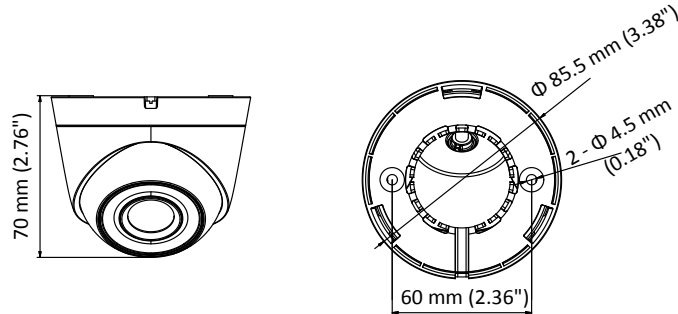

Available Models

DS-2CD1321-I

Dimension